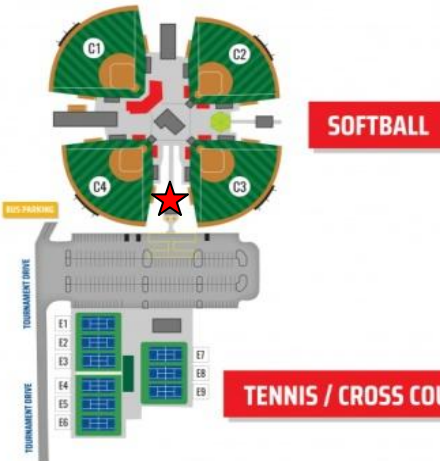

SOFTBALL

TENNIS / CROSS COUNTRY

S. FARMERVILLE STREET